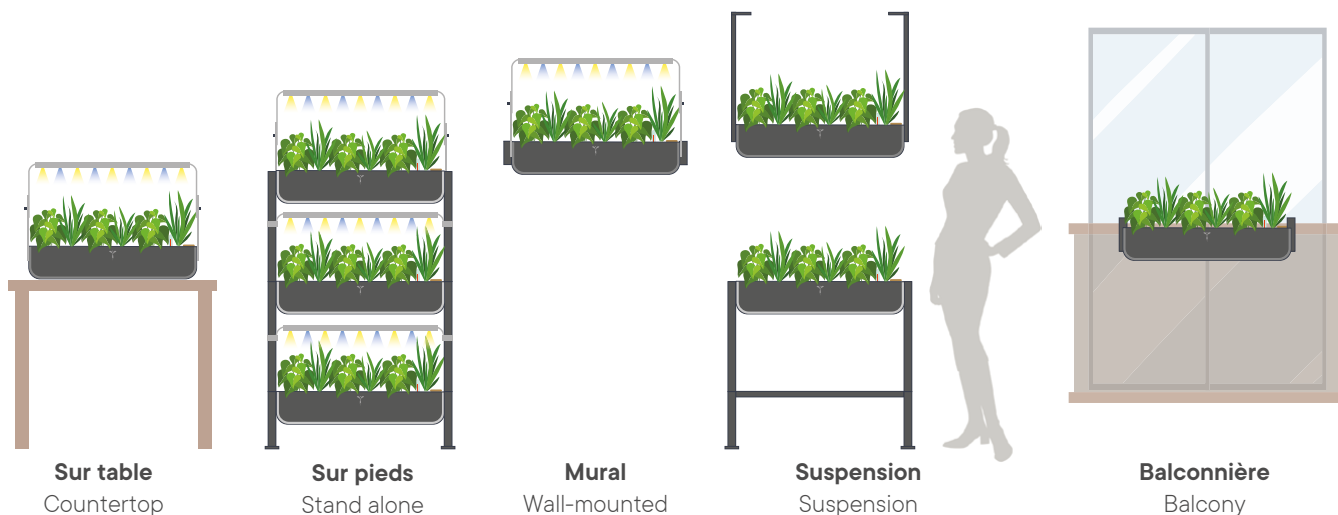

Lingot is an all-in-one solution designed to meet the essential needs of plants. It includes substrate, nutrients and seeds for easy use and guaranteed growth. Plants grow abundantly all-year-round.

DÉFINISSEZ LE FORMAT DE VOTRE GOURMET WHAT'S YOUR GOURMET SET UP?

CHOISISSEZ LA VARIANTE DE MONTAGE NEED A MOUNTING SOLUTION?

Sur table
Countertop

Sur pieds
Stand alone

Mural
Wall-mounted

Suspension
Suspension

Balconnière
Balcony

UNE COLLECTION DE PLUS DE 80 SAVEURS 80+ FLAVOR COLLECTION